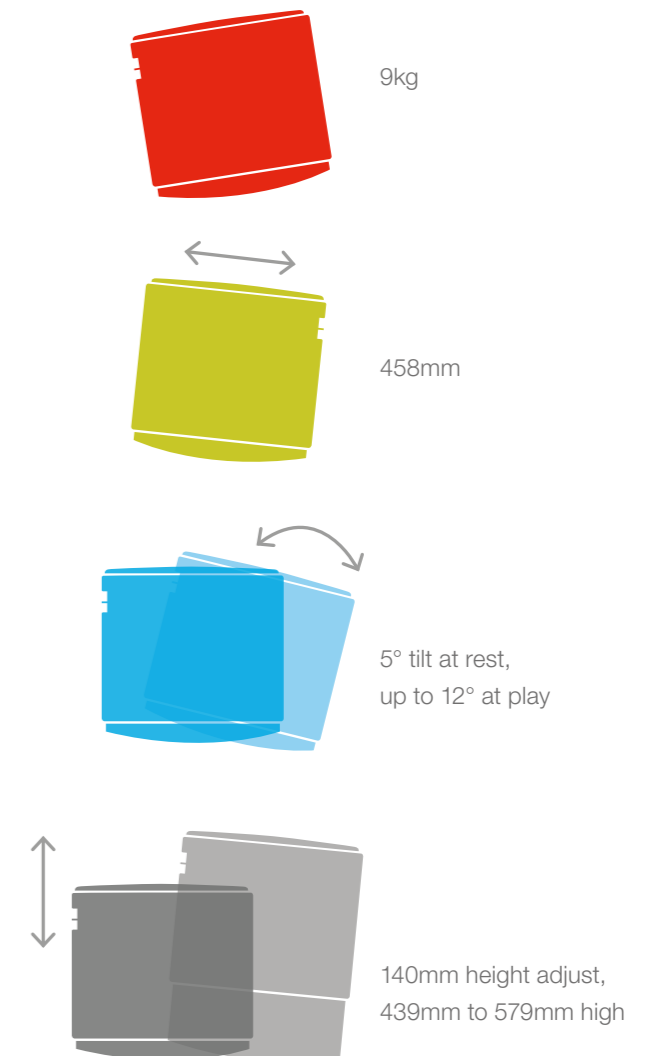

13-0003858

13-0003834

13-0003879

Buoy by the numbers

Movement is good for you, which is why Buoy swivels, turns, tilts and moves up and down. It's active sitting. It keeps minds sharp and our bodies active. So go ahead, have a seat. With six bold colours to personalise, Buoy is a moving experience.

15-0008278

Well-adjusted

Size doesn't matter—Buoy was designed for everyone. Which is why Buoy provides 140mm of height adjustability with the lift of a lever. Plus, a curved base encourages active sitting.

STATEMENT OF LINE

DIMENSIONS

9kg, 458mm

5° tilt at rest,
up to 12° at play

140mm height adjust,
439mm to 579mm high

SURFACE MATERIALS

Surface materials shown in brochure:

■ AT24 Graphite Pepper (Seat upholstery)	■ 6BD3 Jungle
■ 6BD8 Snow	■ 6BD4 Merlot
■ 6BD9 Carbon Flat	■ 6BD5 Honey
■ 6BE1 Ore	■ 6BD6 Lagoon
■ 6BD1 Aubergine	■ 6BD7 Saffron
■ 6BD2 Peacock	