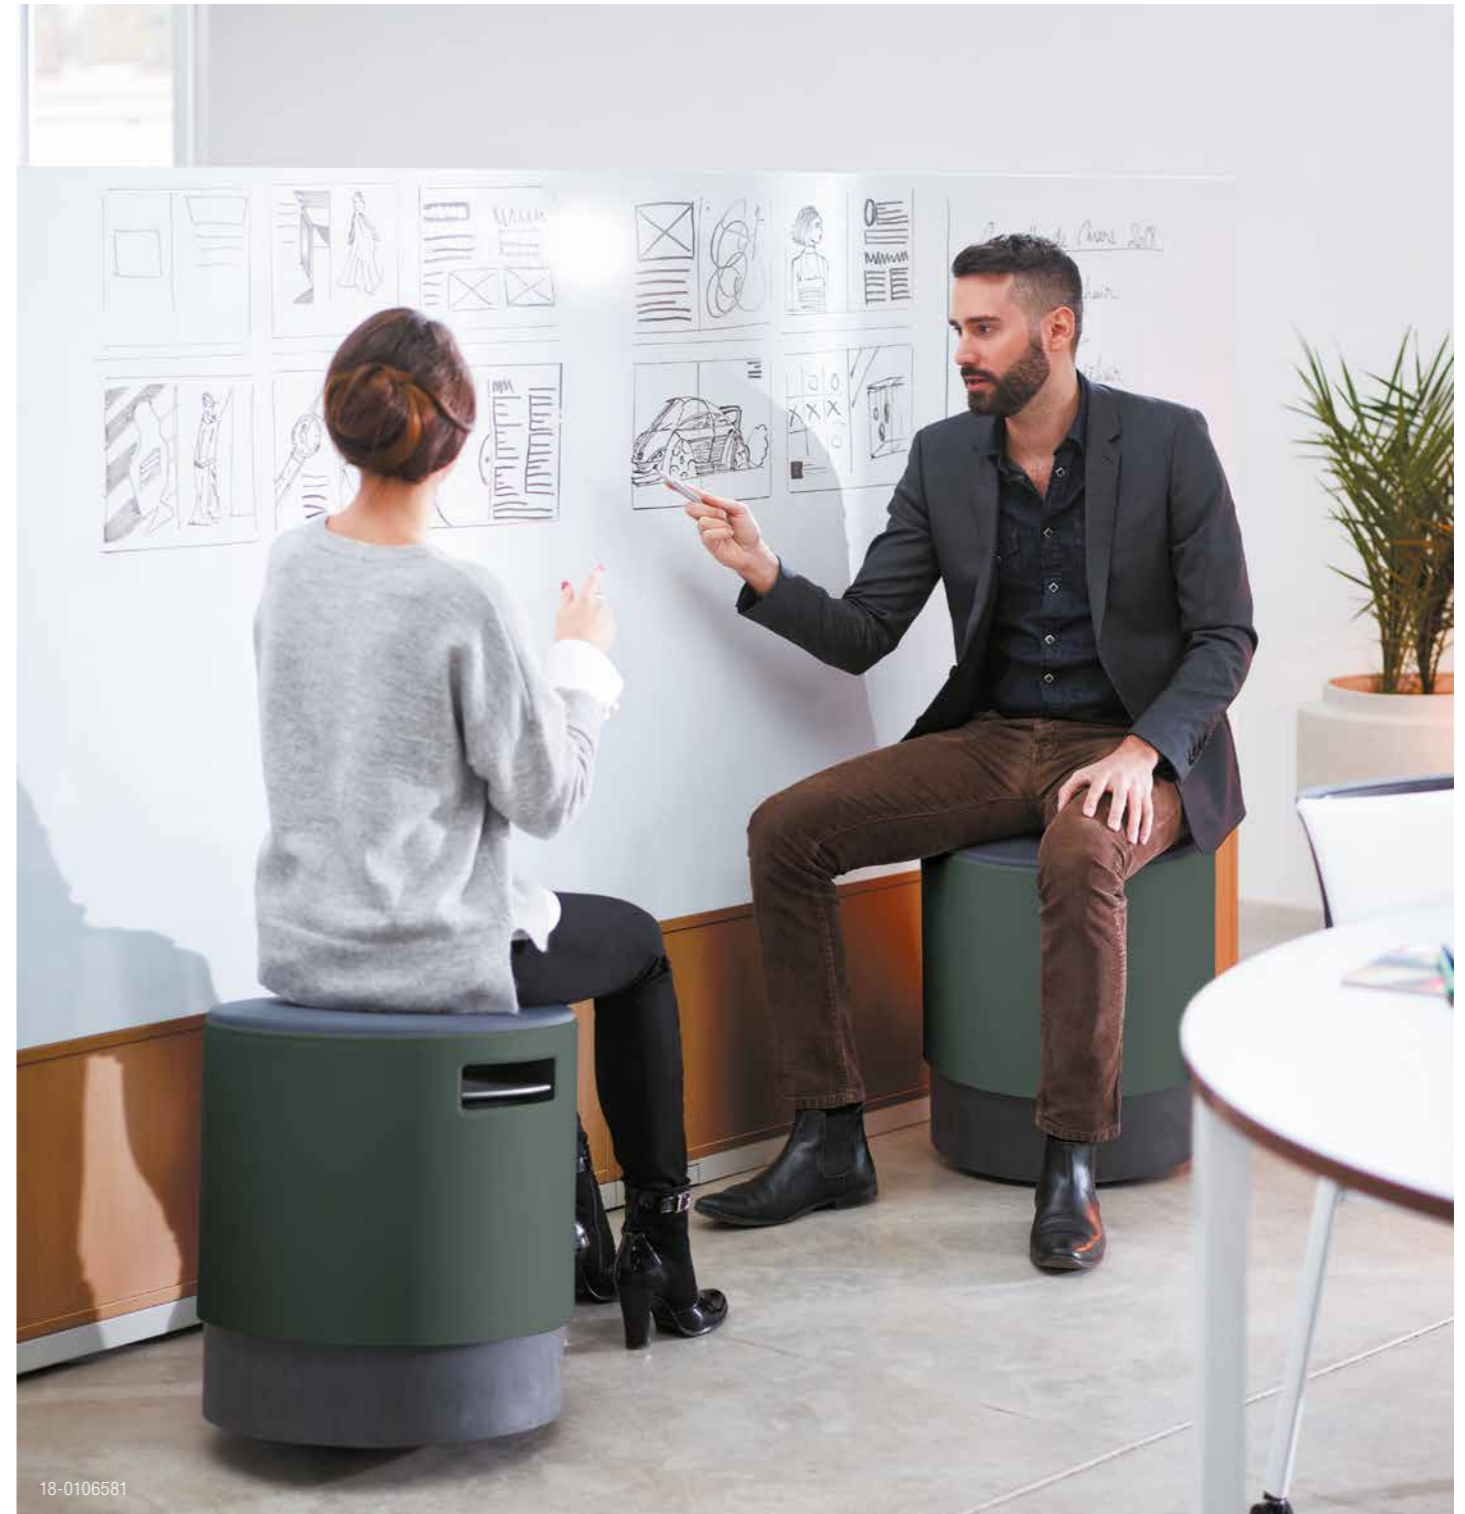

Steelcase

Why Buoy?

When we're not standing, leaning or walking around, we're most likely sitting—which can take up a good portion of our day. But there's more to sitting than you might think. It should promote and support seated movement, be comfortable regardless of a person's size or posture, and even be fun too.

13-0003858

13-0003834

13-0003879

Buoy by the numbers

Movement is good for you, which is why Buoy swivels, turns, tilts and moves up and down. It's active sitting. It keeps minds sharp and our bodies active. So go ahead, have a seat. With six bold colours to personalise, Buoy is a moving experience.

15-0008278

Well-adjusted

Size doesn't matter—Buoy was designed for everyone. Which is why Buoy provides 140mm of height adjustability with the lift of a lever. Plus, a curved base encourages active sitting.

18-0106581

Mobile design

With a built-in handle and weighing only 9kg, Buoy is designed to go wherever you go. Got a touchdown meeting to attend? Want to focus on your thesis? At work, at home, or anywhere in between, Buoy gets around.